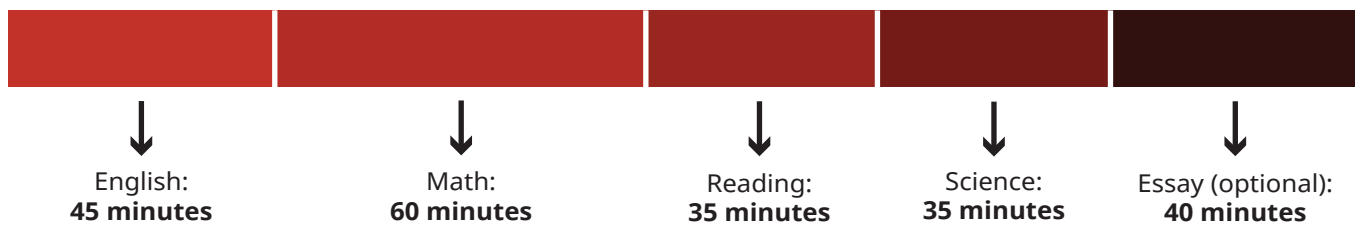

Exam Overview & Breakdown

Exam Timing

Total Time: 215 minutes (3.5 hours)

Exam Scoring

ACT Composite Score: This is the *most important* score on your score report. It is the average of the English, Math, Reading, and Science scores. Writing is NOT included in the ACT Composite Score.

STEM Score: This is the average score of the Math and Science scores.

ELA Score: This is the average score of English, Reading, and Writing.

Remember: There is no guessing penalty on the ACT!

Exam Overview & Breakdown