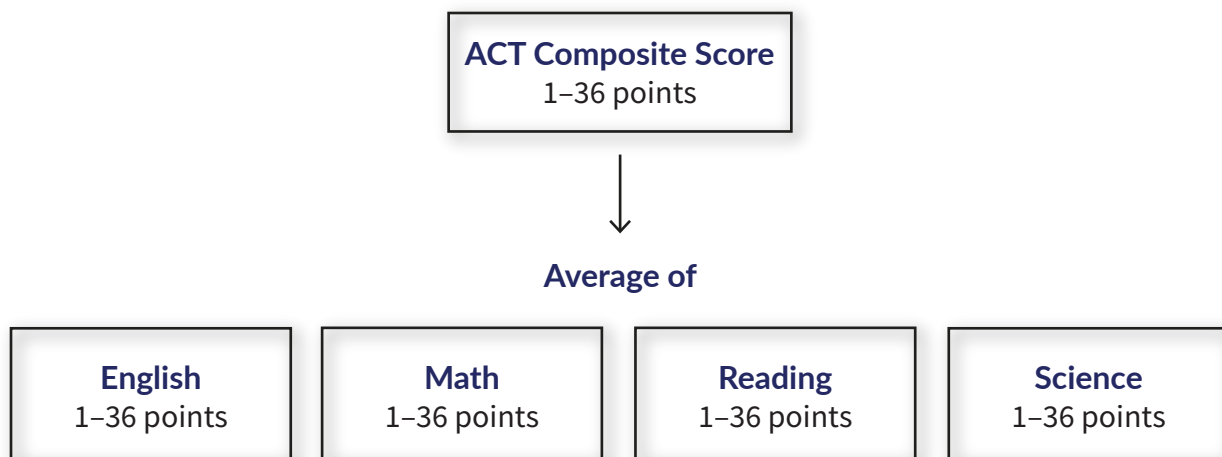

Exam Overview & Breakdown

Exam Timing

Total Time: 215 minutes (3.5 hours)

Exam Scoring

ACT Composite Score: This is the *most important* score on your score report. It is the average of the English, Math, Reading, and Science scores. Writing is NOT included in the ACT Composite Score.

STEM Score: This is the average score of the Math and Science scores.

ELA Score: This is the average score of English, Reading, and Writing.

Remember: There is no guessing penalty on the ACT!

Exam Overview & Breakdown

Test Breakdown